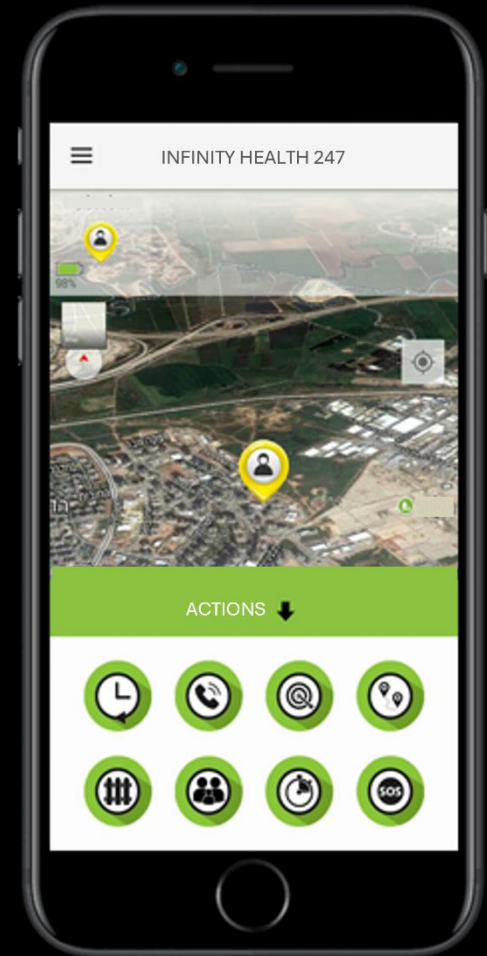

# Infinity Watch

Healthcare Redefined

- Android Operating System
- Dimensions: 53 x 47 x 15mm
- Weighs only 40g
- IP67 waterproof
- Inbuilt Sensors –
  - Body Temp
  - Oxygen Saturation (SpO2)
  - Heart Rate
  - Blood Pressure (trend indication)
- 4G-LTE (Nano SIM +eSIM) + WiFi + BLE
- Emergency vibrate alerts (hearing impaired)
- Battery life – up to 120 hours (1400 mAh)
- Motion, drop, vibrate and G sensors
- Outdoor and indoor location (GPS/WIFI)
- 2-way voice communication/SOS button
- Mobile app (iOS/Android) and web interface to remotely monitor, track and locate Infinity watch.

# Infinity Watch

Functionality Redefined

*Health, Phone, Smart – Simplified !*

# Infinity Watch

What's your colour?

# Infinity Watch

Style, Size, Health